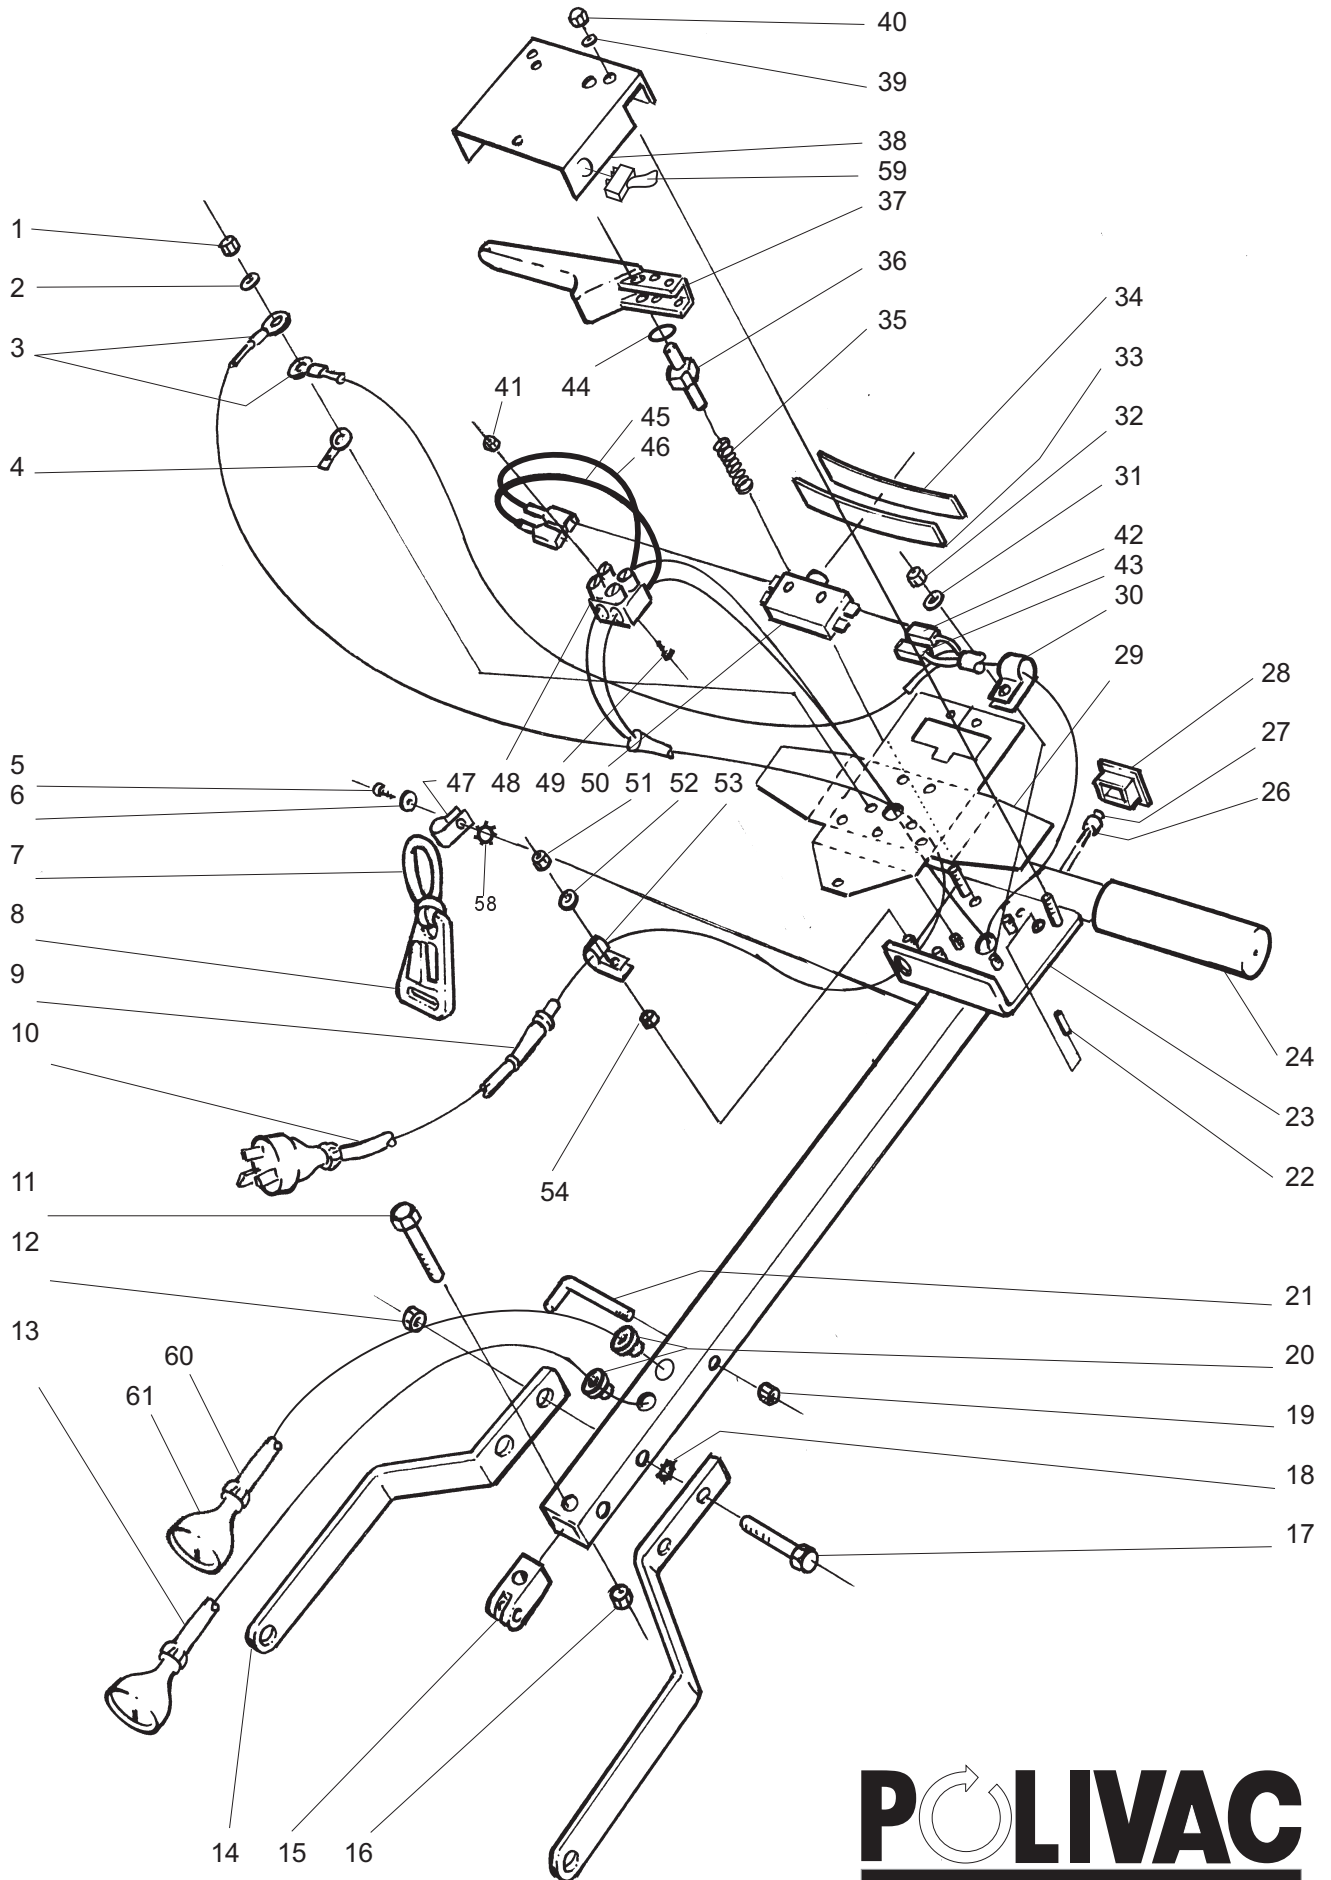

VPA1000 TS Handle

VPA 1000 TS Handle Parts List

1	AAE271	Hex Nut
2	AAG150	Washer
3	AAM702	Earth Terminal
4	VVA017	Earth Tag
5	AAB609	Self Tapper
6	AAG150	Washer
7 & 8	BV8003	Strain Relief & Ring
9	ECG157	Lead Protector
10	VPV475	Mains Lead Assy (15m)
11	AAD041	Bolt
12	AAF140	Stelloc Nut
13	VPA618	Stem Lead Assy
14	VPA767	Fork
15	VPA231	Tounge Assy
16	AAF140	Stelloc Nut
17	AAD039	Bolt
18	AAJ490	Star Washer
19	AAF140	Stelloc Nut
20	VPA841	Grommet
21	VPA765	Lead Hook
22	VPA819	Spacer
23	VPA824	Handle Stem & Switch Plate Assy
24	VPV555	Handgrip Set of 2
26	VPA926	Sleeve Insulation
27	ZDR078	Neon Indicator
28	VPA639	Cap
29	VPA828	Insulation
30	VPA622	Clamp
31	AAG150	Star Washer
32	AAE271	Nut
33	VPA632	Actuator
34	VPA689	Tensioner
35	OCX256	Spring
36	VPV491	Safety Button
37	VPA838	Trigger
38	VPV490	Cover Plate
39	AAJ003	Star Washer
40	AAE232	Acorn Nut
41	AAE200	Nut
42	VPV260	Flag Insulation
43	AAM701	Flag Receptacle
44	AAH229	Fibre Washer
45	VPA626	Blue Wire
46	VPA628	Brown Wire
47	VVA019	Clamp
48	AAM601	Terminal Block
49	VVA171	Screw
50	VPA631	Cherry Switch
51	AAE271	Nut
52	AAJ150	Star Washer
53	VPA622	Clamp
54	AAE297	Spacer
58	AAJ451	Star Washer
59	VVA224	2 Speed Switch
60	VPA618	Stem Lead
61	VLB120	3Pin Plug Rnd Pin