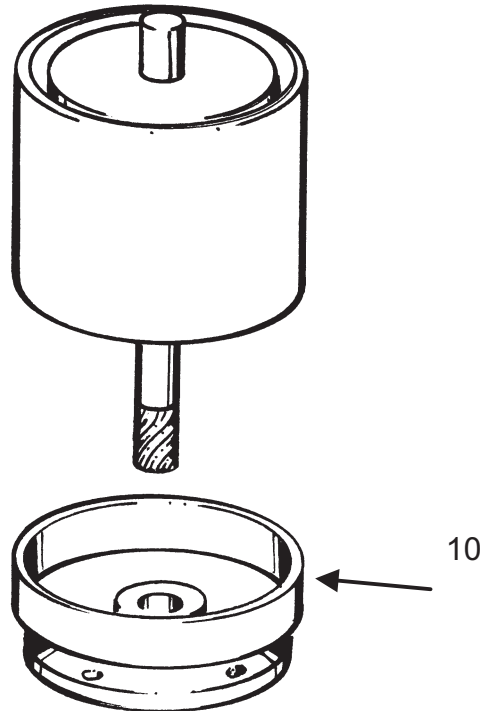

C25TS VPV 482 CMG

1	VPV818CMG	Capacitor Box Cover
2a	VPV800CMG	Start Capacitor
2b	VPV800CMG	Run Capacitor*
		(*only start capacitor used)
3	VPV817CMG	Capacitor Box Base
4	VPV807CMG	Manual Reset
5	VPV813CMG	Cowl
6	VPV812CMG	Cooling Fan
6a	VPV819CMG	Clip on cooling fan
7	VPV811CMG	Non Drive Endshield
8	VPV805CMG	Switch Contact Plate
9	VPV806CMG	Centrifugal Switch
10	VPV810CMG	Flanged Endshield
11	VLB119	3 Pin Plug

11