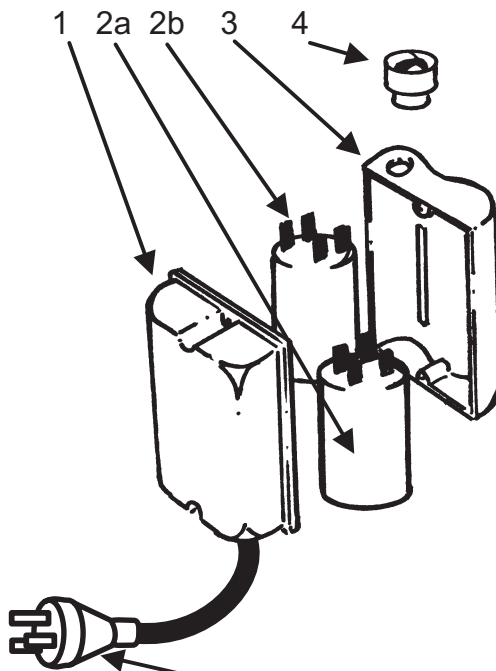

C25TS VPV 482 CMG

1	VPV818CMG	Capacitor Box Cover
2a	VPV800CMG	Start Capacitor
2b	VPV800CMG	Run Capacitor*
		(*only start capacitor used)
3	VPV817CMG	Capacitor Box Base
4	VPV807CMG	Manual Reset
5	VPV813CMG	Cowl
6	VPV812CMG	Cooling Fan
6a	VPV819CMG	Clip on cooling fan
7	VPV811CMG	Non Drive Endshield
8	VPV805CMG	Switch Contact Plate
9	VPV806CMG	Centrifugal Switch
10	VPV810CMG	Flanged Endshield
11	VLB119	3 Pin Plug

11