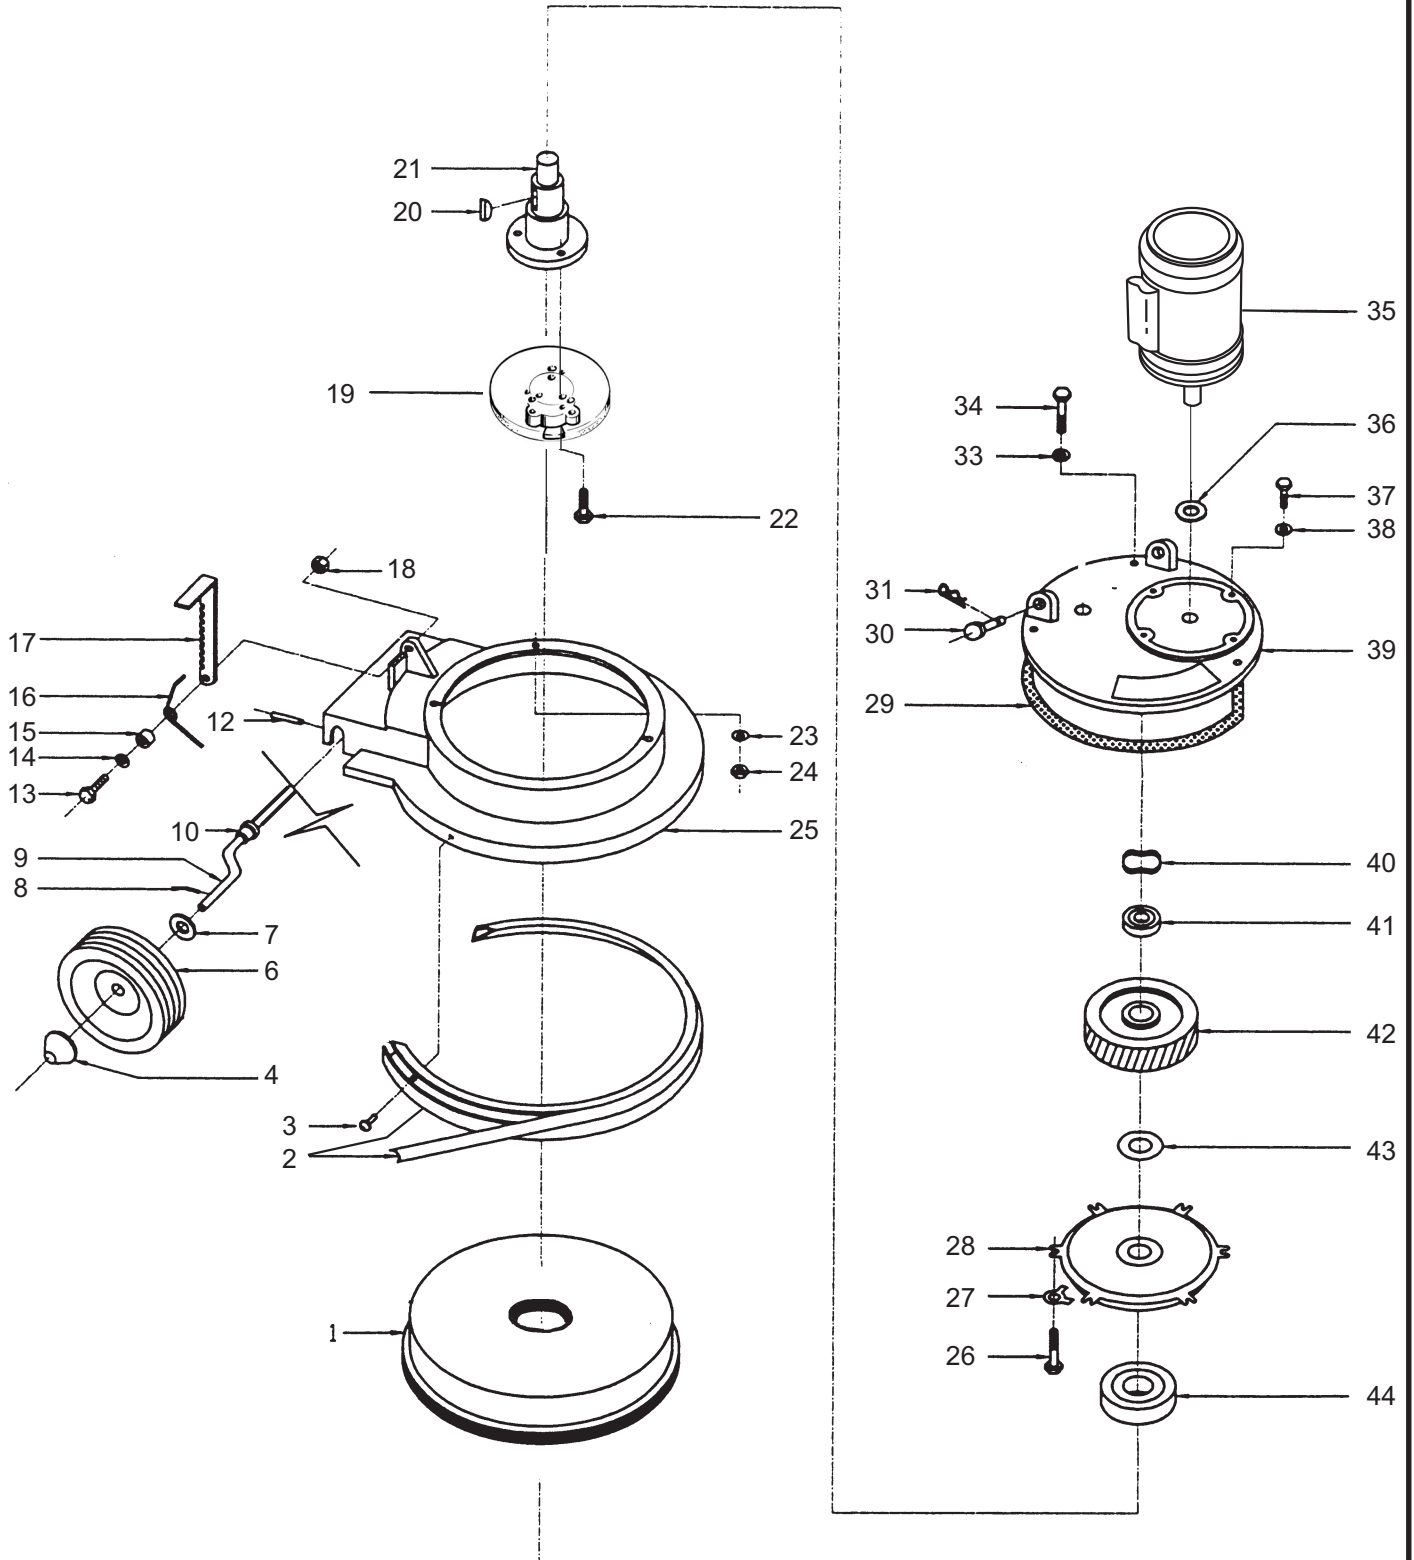

C25 TS

Driver & Base Assembly

C25TS Parts List

Driver and Base Assembly

1	PC40B1	Brush Assembly
2	PPR002	Continental Trim
3	AAK838	Pop Rivet
4	GCA292	Cap-Wheel Retain
5		
6	VPA571	Wheel-Rubber Tyre
7	AAG470	Washer Flat
8	VPA355	Pin-Wheel Retain
9	VPV170	Axle-Wheel
10	VWA634	Bush-Nylon
12	VPV218	Retaining Pin-Axle
13	AAD061	Bolt
14	AAG385	Washer-Flat
15	VPV782	Spacer
16	VPA139	Torsion-Spring
17	VPA138	Lever-Ratchet
18	SLB043	Nut Ratchet Lever
19	VPA412	Quick release Adaptor
20	VFB115	Key-Gear Shaft
21	VPA116	Gear Shaft
22	AAA628	Screw-Coupling Retain
23	AAG236	Washer-Flat
24	AAF140	Nut-Selloc, Skirt
25	VPA424	Skirt-Powder Coated
26	AAA564	Screw-Gear Cover
27	VPA122	Tab Washer
28	VPA113	Gear Cover
29	VPV251	Gasket tape bady to skirt
30	VPA950	Handle retain pin
31	VPA954	Clip
33	AAG236	Washer-Flat
34	AAD041	Screw-Skirt retaining
35	VPV482CMG	Drive Motor (see attached)
36	VPA104	Oil Seal-Top
37	AAA564	Screw-Motor
38	AAG236	Washer-Shakeproof
39	VPA177	Body Base Plate
40	VPA121	Washer-Wavy
41	VPA570	Bearing-Top
42	VPA411	Drive Gear
43	VPA118	Oil Seal-Bottom
44	VPA114	Bearing-Bottom