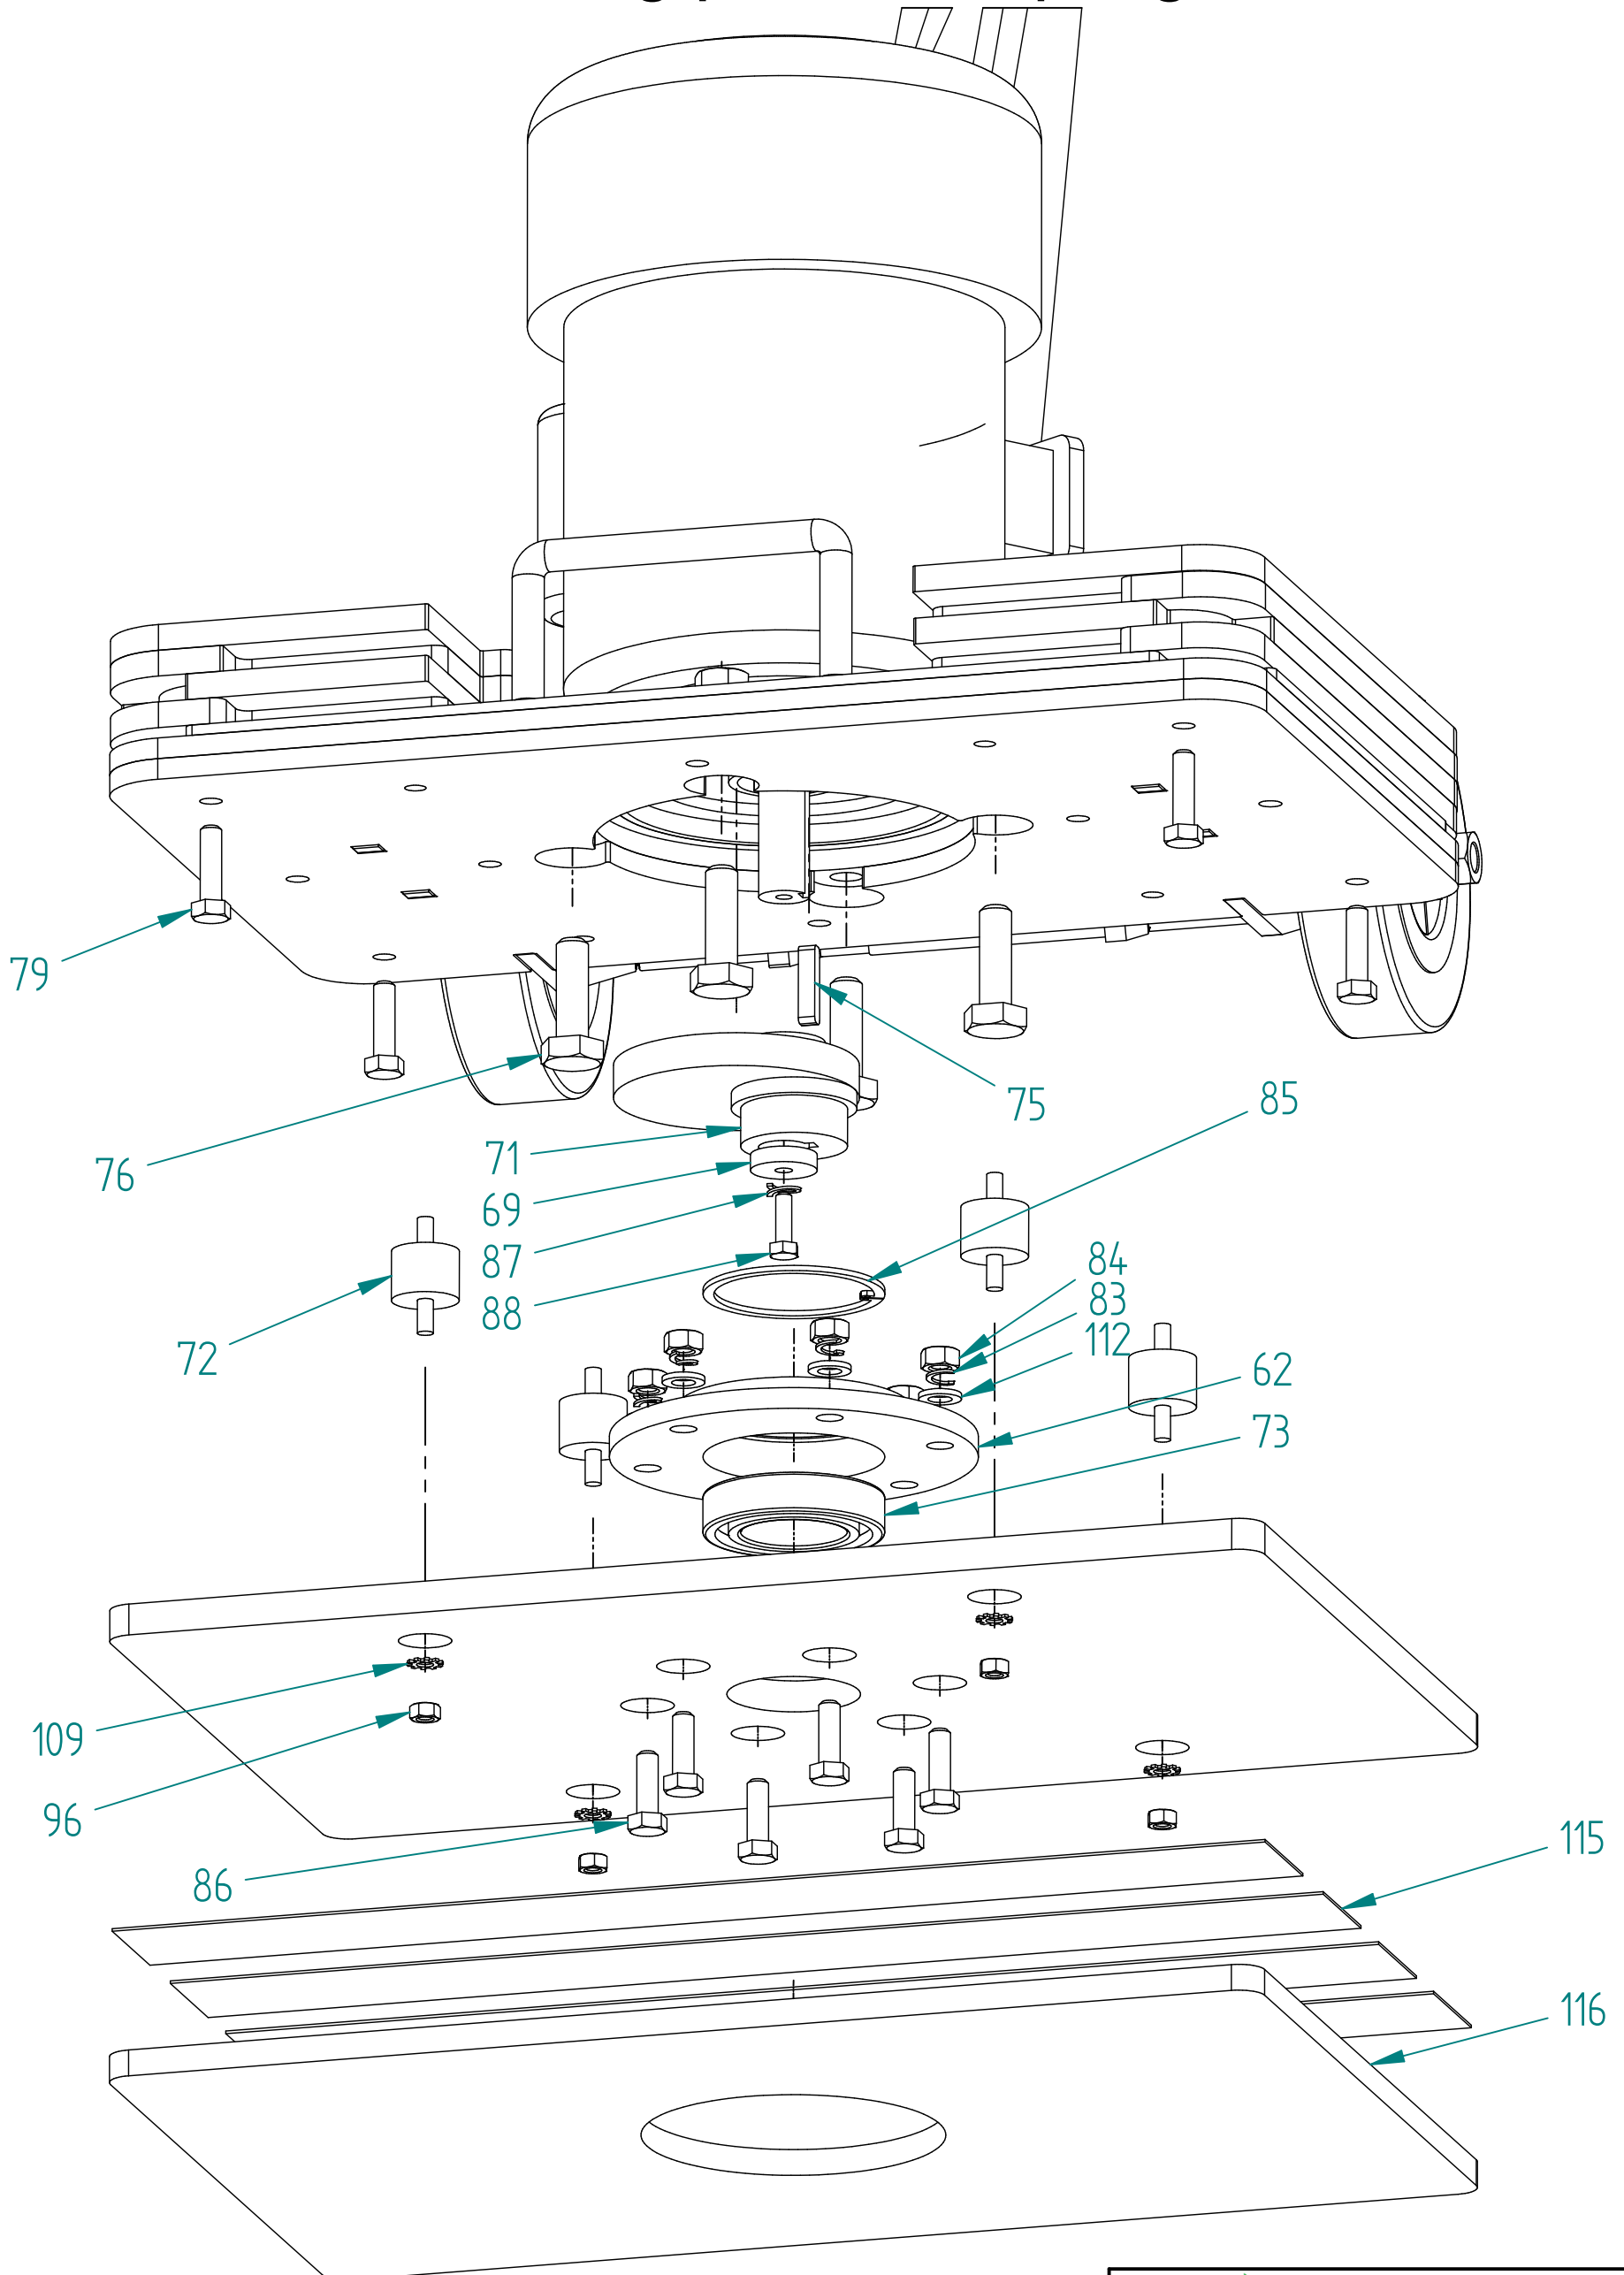

Vibro Machine Handle

Vibro Machine Handle Base

Vibro Machine Top Plates & Motor

Vibro Machine

Vibrating pad & coupling

Vibro Machine

Part List - Page 1 of 5

Item No.	Description	Part No.
1	Front Cover	VPV600
2	Hex Nut	AAE271
3	Washer	AAG150
4	Earth Terminal	AAM702
5	Star Washer	AAJ451
6	Nut	AAE200
7	Terminal Block	AAM601
8	Pop Rivet	AAK829
9	Star Washer	AAJ451
10	Clamp	VVA019
11	'O' Ring	BV8004
12	Strain Relief	BV8003
17	Stem Lead Assy	VPA618
22	Mains Lead Assy (15m)	VPV475
23	Lead Protector	ECG157
27	Screw	AAA523
28	Screw	AAA522
29	Rear Cover	VPV601
30	Handle Grips	VPV605
31	Sleeve Insulation	VPA926
32	Neon Indicator	ZDR078
33	Cap	VPA639
34	Star Washer	AAJ451
35	Spring	VPV606
36	Safety Button Left	VPV604L
36A	Safety Button Right	VPV604R

Vibro Machine

Part List - Page 2 of 5

Item No.	Description	Part No.
37	Left Trigger	VPV602
38	Polivac Handle Label	VPA607
39	Spring Right	VPA632R
40	Spring Left	VPA632L
41	Star Washer	AAJ002
42	Nut	AAE200
43	Cherry Switch	VPA631
44	Right Trigger	VPV603
45	BlueWhre	VPA626
46	Brown Wire	VPA628
47	Screw	AAA525
48	Nut	AAE271
49	Star Washer	AAJ451
50	Handle & Switch Trigger	VIB020
51	Clamp	VPA622
52	Star Washer	AAJ451
55	Nut	AAE271
56	Washer	AAG150
57	Flag Insulation	VPV260
58	Flag Receptacle	AAM701
59	Clamp	VPA622