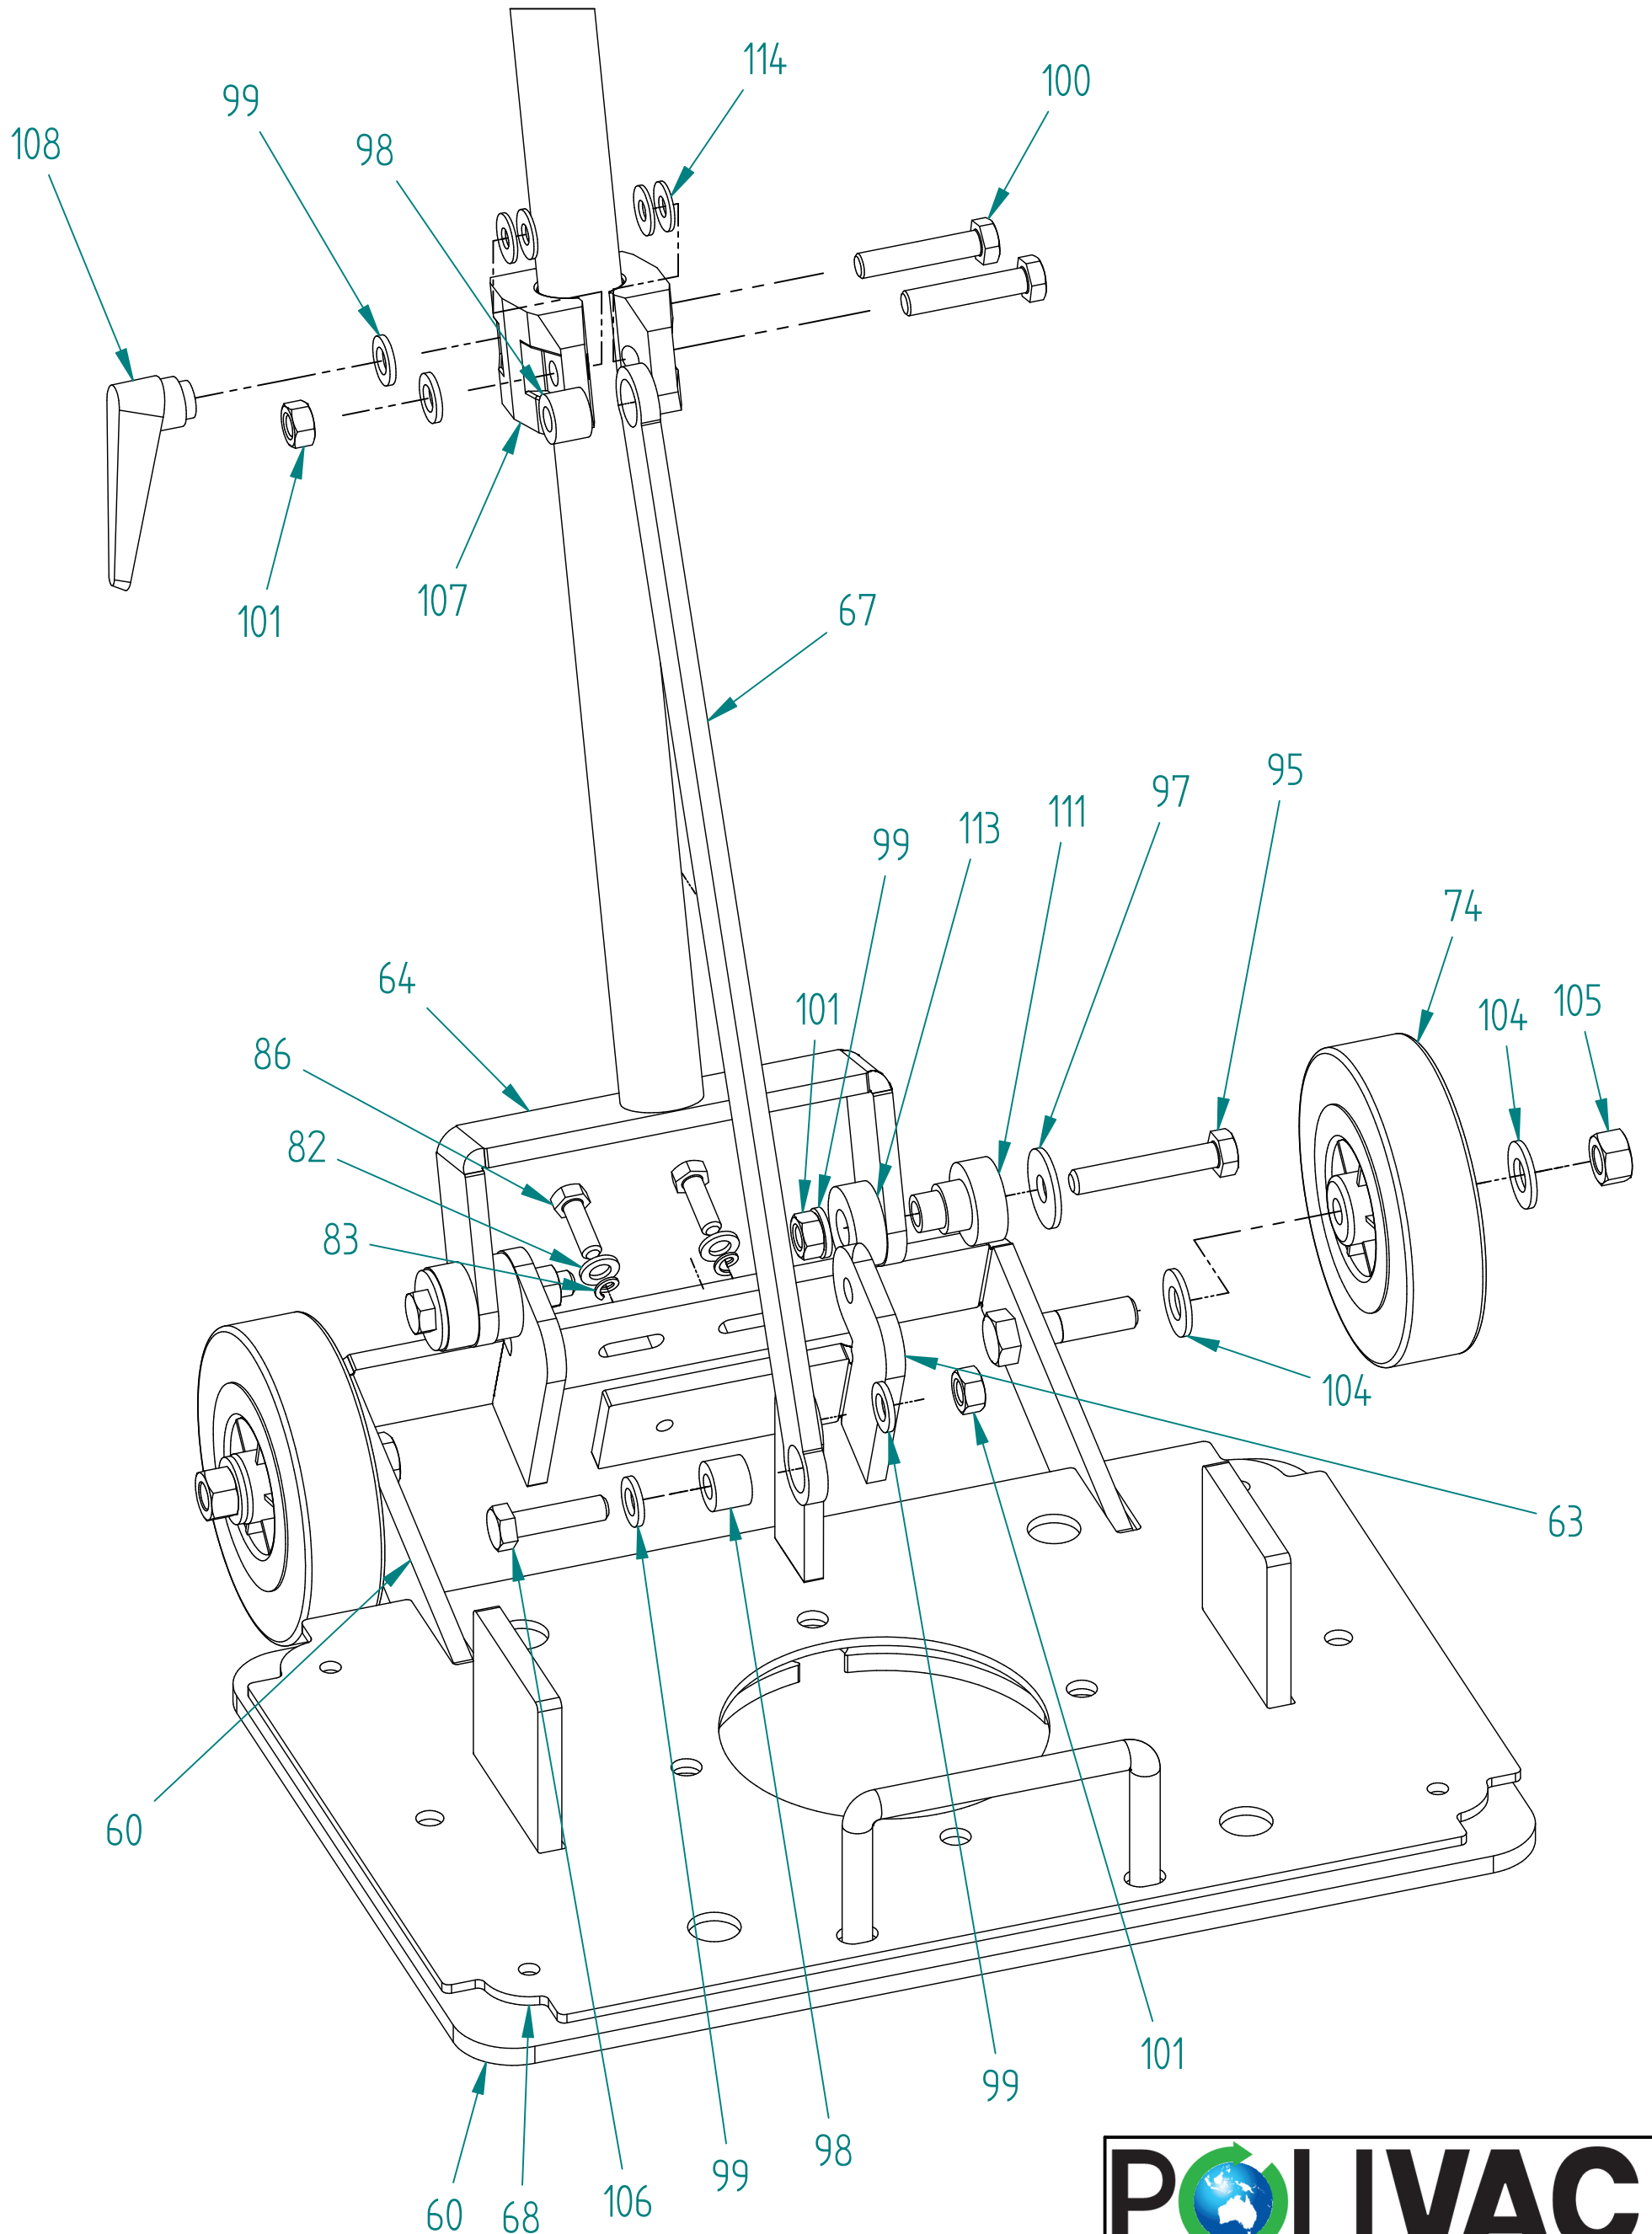

Vibro Machine Handle

Vibro Machine Handle Base

Vibro Machine Top Plates & Motor

Vibro Machine

Vibrating pad & coupling

Vibro Machine

Part List - Page 1 of 5

Item No.	Description	Part No.
1	Front Cover	VPV600
2	Hex Nut	AAE271
3	Washer	AAG150
4	Earth Terminal	AAM702
5	Star Washer	AAJ451
6	Nut	AAE200
7	Terminal Block	AAM601
8	Pop Rivet	AAK829
9	Star Washer	AAJ451
10	Clamp	VVA019
11	'O' Ring	BV8004
12	Strain Relief	BV8003
17	Stem Lead Assy	VPA618
22	Mains Lead Assy (15m)	VPV475
23	Lead Protector	ECG157
27	Screw	AAA523
28	Screw	AAA522
29	Rear Cover	VPV601
30	Handle Grips	VPV605
31	Sleeve Insulation	VPA926
32	Neon Indicator	ZDR078
33	Cap	VPA639
34	Star Washer	AAJ451
35	Spring	VPV606
36	Safety Button Left	VPV604L
36A	Safety Button Right	VPV604R

Vibro Machine

Part List - Page 2 of 5

Item No.	Description	Part No.
37	Left Trigger	VPV602
38	Polivac Handle Label	VPA607
39	Spring Right	VPA632R
40	Spring Left	VPA632L
41	Star Washer	AAJ002
42	Nut	AAE200
43	Cherry Switch	VPA631
44	Right Trigger	VPV603
45	BlueWhre	VPA626
46	Brown Wire	VPA628
47	Screw	AAA525
48	Nut	AAE271
49	Star Washer	AAJ451
50	Handle & Switch Trigger	VIB020
51	Clamp	VPA622
52	Star Washer	AAJ451
55	Nut	AAE271
56	Washer	AAG150
57	Flag Insulation	VPV260
58	Flag Receptacle	AAM701
59	Clamp	VPA622