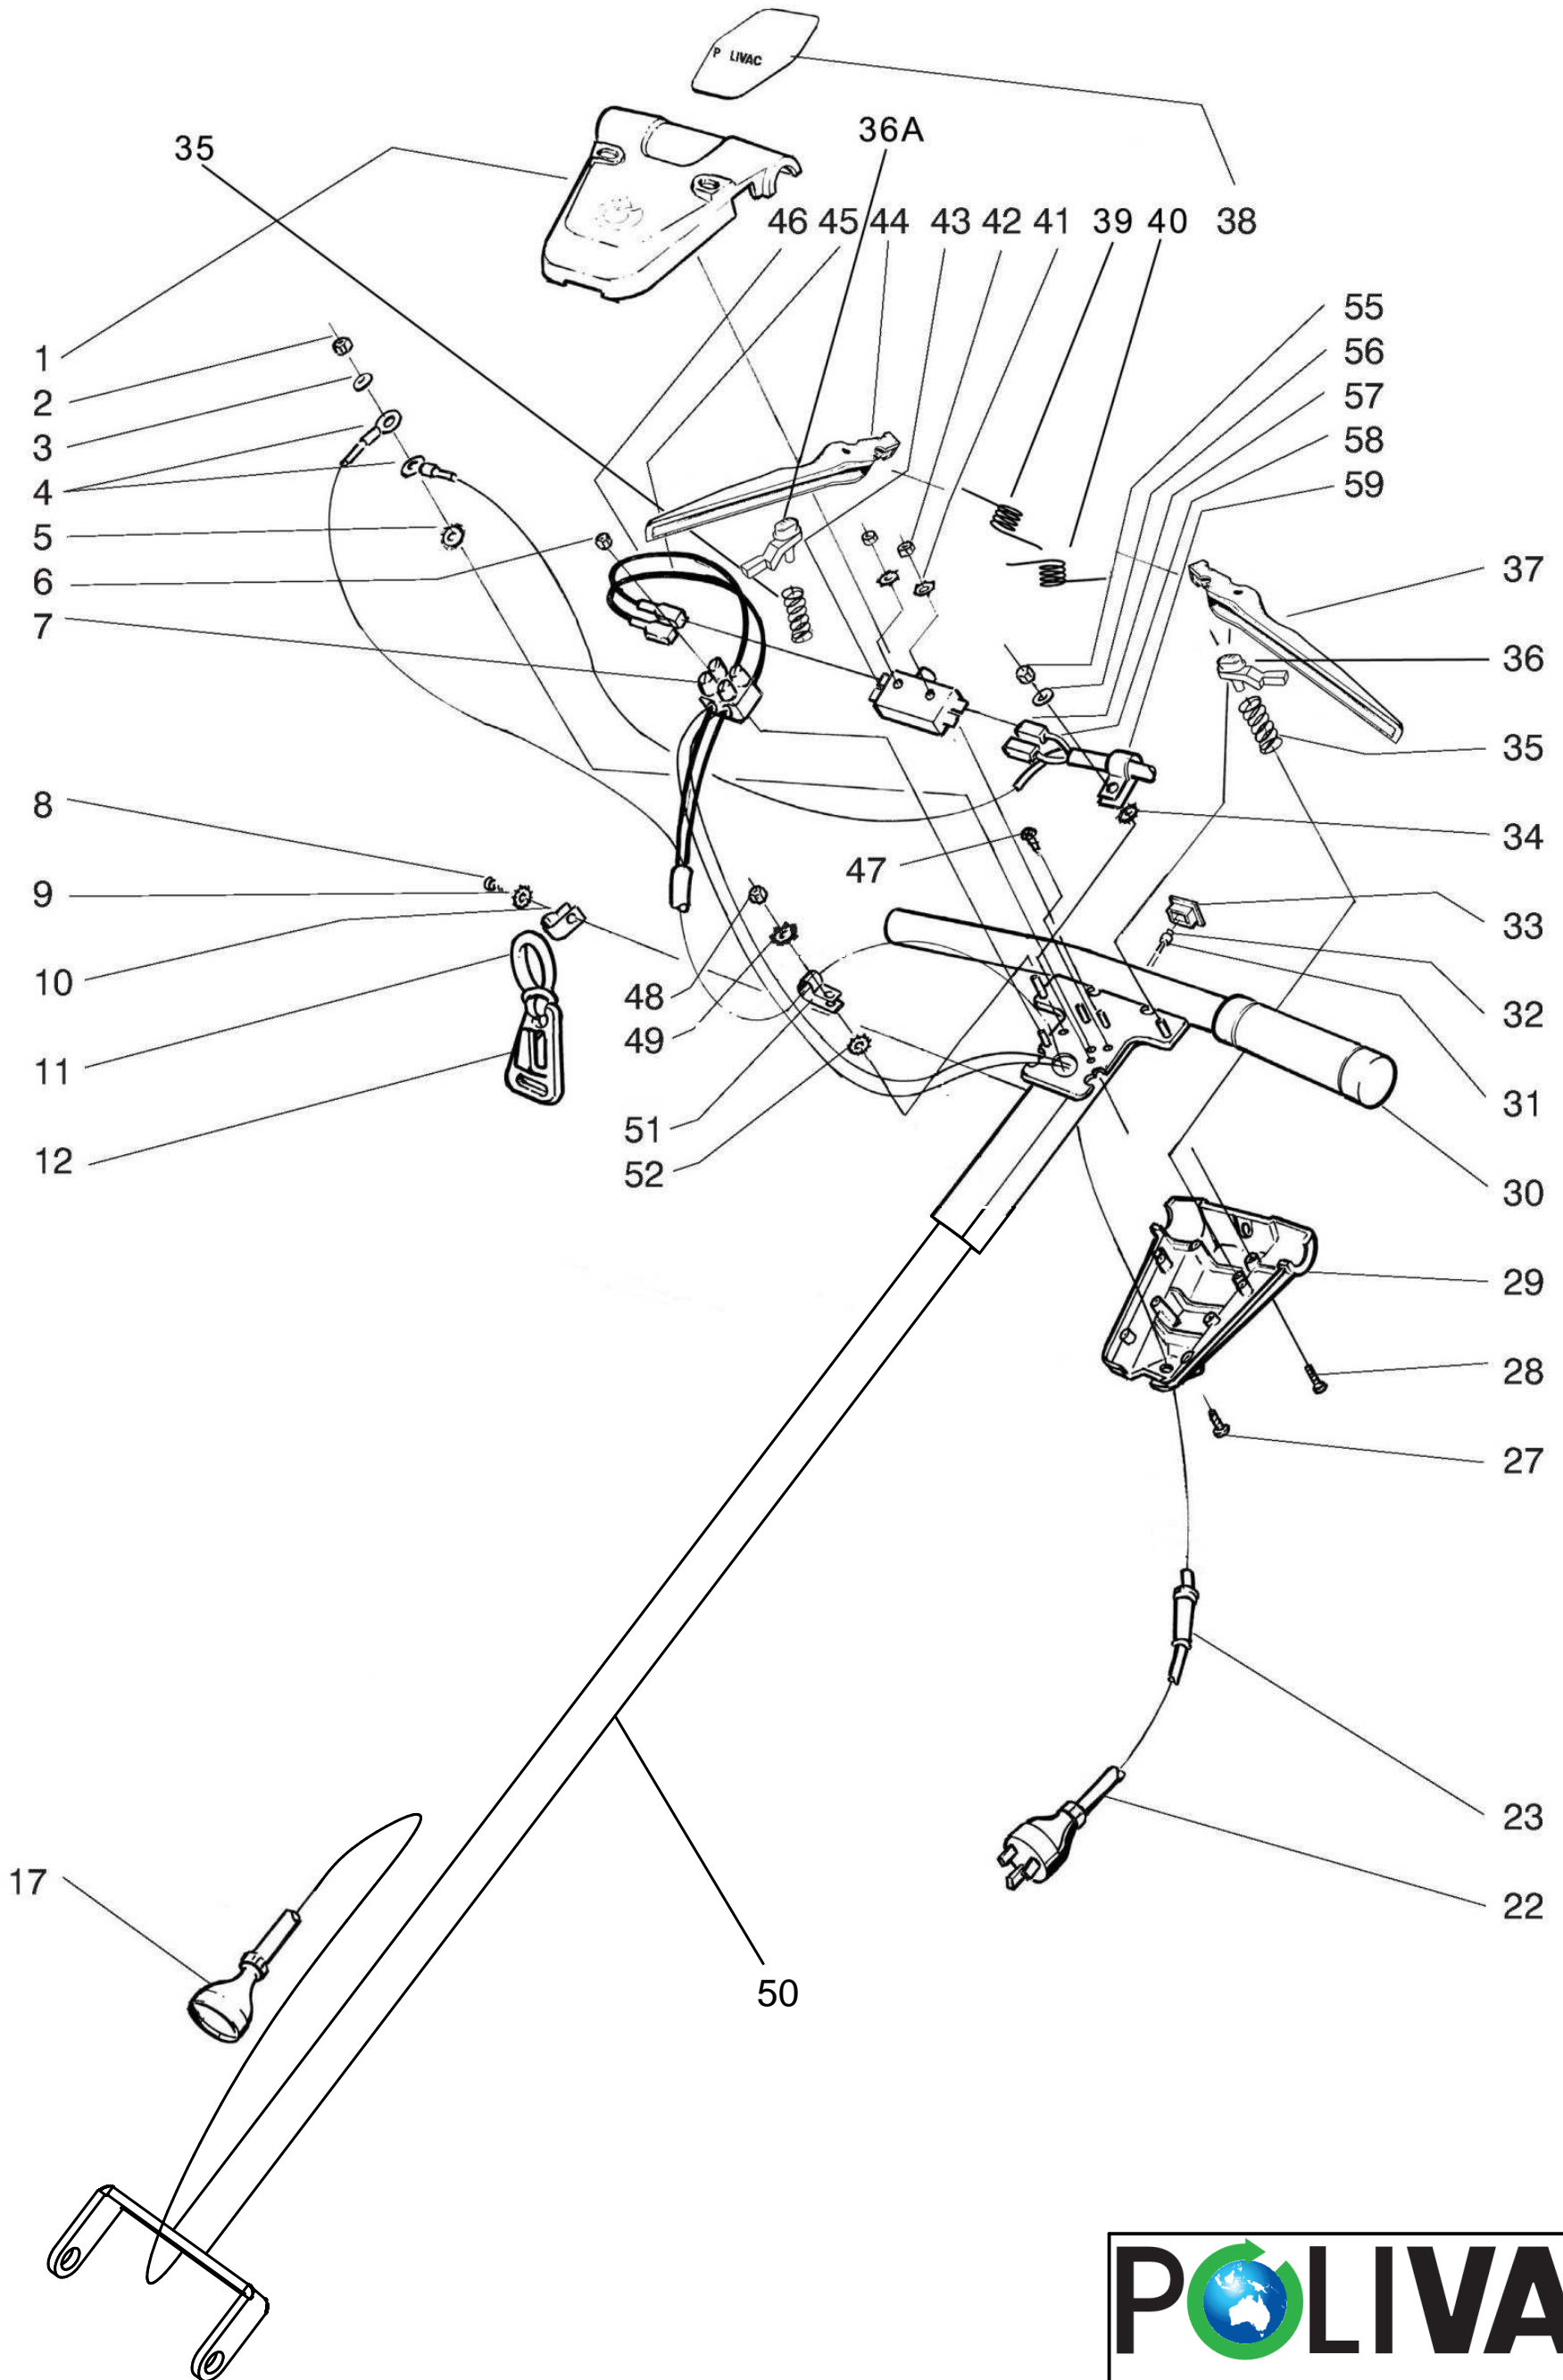

Vibro Machine Handle

Vibro Machine Handle Base

Vibro Machine Top Plates & Motor

Vibro Machine

Vibrating pad & coupling

Vibro Machine

Part List - Page 1 of 5

Item No.	Description	Part No.
1	Front Cover	VPV600
2	Hex Nut	AAE271
3	Washer	AAG150
4	Earth Terminal	AAM702
5	Star Washer	AAJ451
6	Nut	AAE200
7	Terminal Block	AAM601
8	Pop Rivet	AAK829
9	Star Washer	AAJ451
10	Clamp	VVA019
11	'O' Ring	BV8004
12	Strain Relief	BV8003
17	Stem Lead Assy	VPA618
22	Mains Lead Assy (15m)	VPV475
23	Lead Protector	ECG157
27	Screw	AAA523
28	Screw	AAA522
29	Rear Cover	VPV601
30	Handle Grips	VPV605
31	Sleeve Insulation	VPA926
32	Neon Indicator	ZDR078
33	Cap	VPA639
34	Star Washer	AAJ451
35	Spring	VPV606
36	Safety Button Left	VPV604L
36A	Safety Button Right	VPV604R

Vibro Machine

Part List - Page 2 of 5

Item No.	Description	Part No.
37	Left Trigger	VPV602
38	Polivac Handle Label	VPA607
39	Spring Right	VPA632R
40	Spring Left	VPA632L
41	Star Washer	AAJ002
42	Nut	AAE200
43	Cherry Switch	VPA631
44	Right Trigger	VPV603
45	BlueWhre	VPA626
46	Brown Wire	VPA628
47	Screw	AAA525
48	Nut	AAE271
49	Star Washer	AAJ451
50	Handle & Switch Trigger	VIB020
51	Clamp	VPA622
52	Star Washer	AAJ451
55	Nut	AAE271
56	Washer	AAG150
57	Flag Insulation	VPV260
58	Flag Receptacle	AAM701
59	Clamp	VPA622