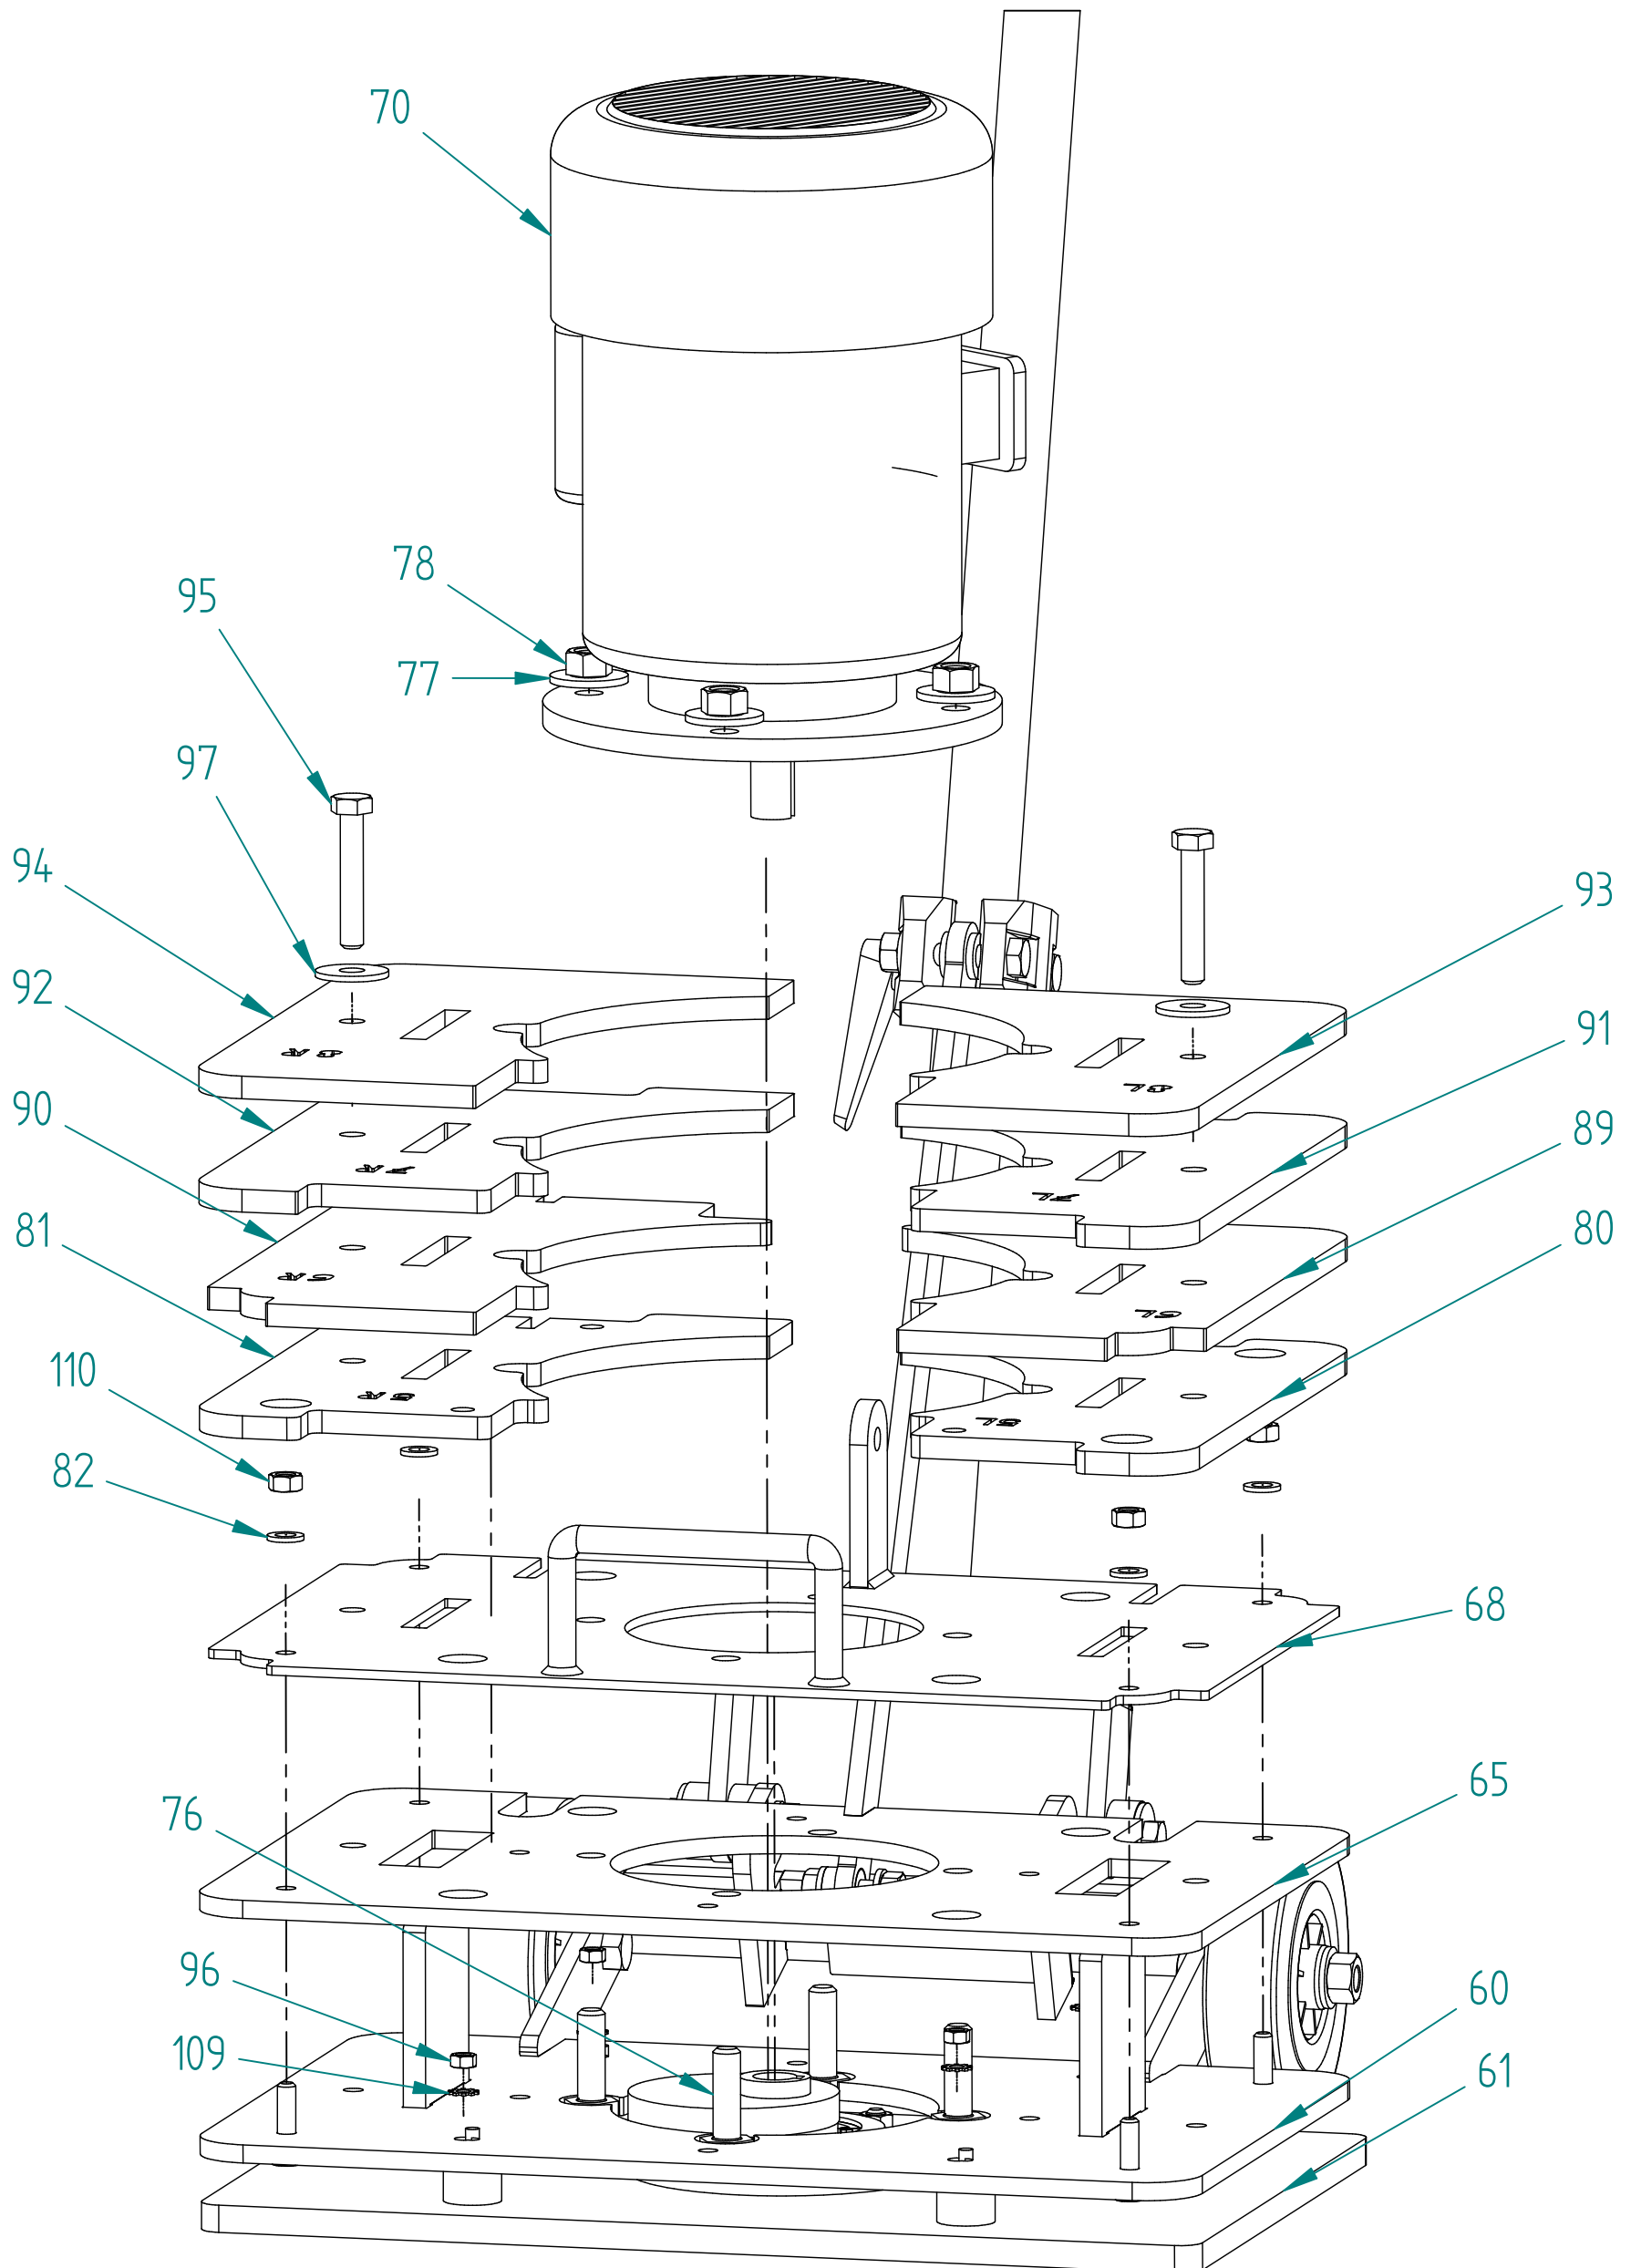

Vibro Machine Handle

Vibro Machine Handle Base

Vibro Machine Top Plates & Motor

Vibro Machine

Vibrating pad & coupling

Vibro Machine

Part List - Page 1 of 5

Item No.	Description	Part No.
1	Front Cover	VPV600
2	Hex Nut	AAE271
3	Washer	AAG150
4	Earth Terminal	AAM702
5	Star Washer	AAJ451
6	Nut	AAE200
7	Terminal Block	AAM601
8	Pop Rivet	AAK829
9	Star Washer	AAJ451
10	Clamp	VVA019
11	'O' Ring	BV8004
12	Strain Relief	BV8003
17	Stem Lead Assy	VPA618
22	Mains Lead Assy (15m)	VPV475
23	Lead Protector	ECG157
27	Screw	AAA523
28	Screw	AAA522
29	Rear Cover	VPV601
30	Handle Grips	VPV605
31	Sleeve Insulation	VPA926
32	Neon Indicator	ZDR078
33	Cap	VPA639
34	Star Washer	AAJ451
35	Spring	VPV606
36	Safety Button Left	VPV604L
36A	Safety Button Right	VPV604R

Vibro Machine

Part List - Page 2 of 5

Item No.	Description	Part No.
37	Left Trigger	VPV602
38	Polivac Handle Label	VPA607
39	Spring Right	VPA632R
40	Spring Left	VPA632L
41	Star Washer	AAJ002
42	Nut	AAE200
43	Cherry Switch	VPA631
44	Right Trigger	VPV603
45	BlueWhre	VPA626
46	Brown Wire	VPA628
47	Screw	AAA525
48	Nut	AAE271
49	Star Washer	AAJ451
50	Handle & Switch Trigger	VIB020
51	Clamp	VPA622
52	Star Washer	AAJ451
55	Nut	AAE271
56	Washer	AAG150
57	Flag Insulation	VPV260
58	Flag Receptacle	AAM701
59	Clamp	VPA622